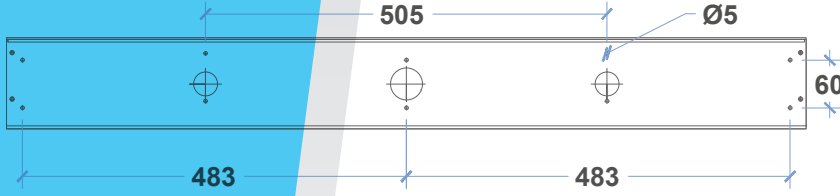

B GÖRÜNÜŞÜ

EKRAN SEÇENEKLERİ
DISPLAY OPTIONS

7 SEGMENT

DOT-MATRIX

LCD

TEKNİK ÖZELLİKLER TECHNICAL FEATURES

- Ön Panel Front Panel : **Satine Paslanmaz** Stainless Steel
- Sinyalizasyon Signalization : **24V**
- Aydınlatma Illumination : **LED**
- LED Rengi Color Of LED : **Kırmızı, Mavi** Red, Blue
- Ölçüler Dimensions : **100.6 X 15.2 X 11.6 cm**
- Montaj Şekli Type of Mounting : **Sıva Üstü** Surface Mounted