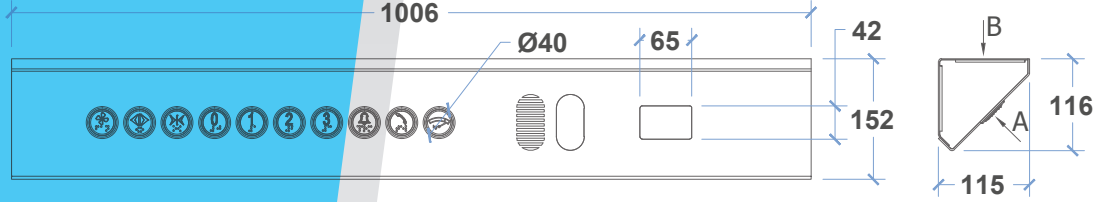

A GÖRÜNÜŞÜ

B GÖRÜNÜŞÜ

EKRAN SEÇENEKLERİ
DISPLAY OPTIONS

7 SEGMENT

DOT-MATRIX

LCD

TEKNİK ÖZELLİKLER TECHNICAL FEATURES

- Ön Panel Front Panel : **Satine Paslanmaz** Stainless Steel
- Sinyalizasyon Signalization : **24V**
- Aydınlatma Illumination : **LED**
- LED Rengi Color Of LED : **Kırmızı, Mavi** Red, Blue
- Ölçüler Dimensions : **100.6 X 15.2 X 11.6 cm**
- Montaj Şekli Type of Mounting : **Sıva Üstü** Surface Mounted