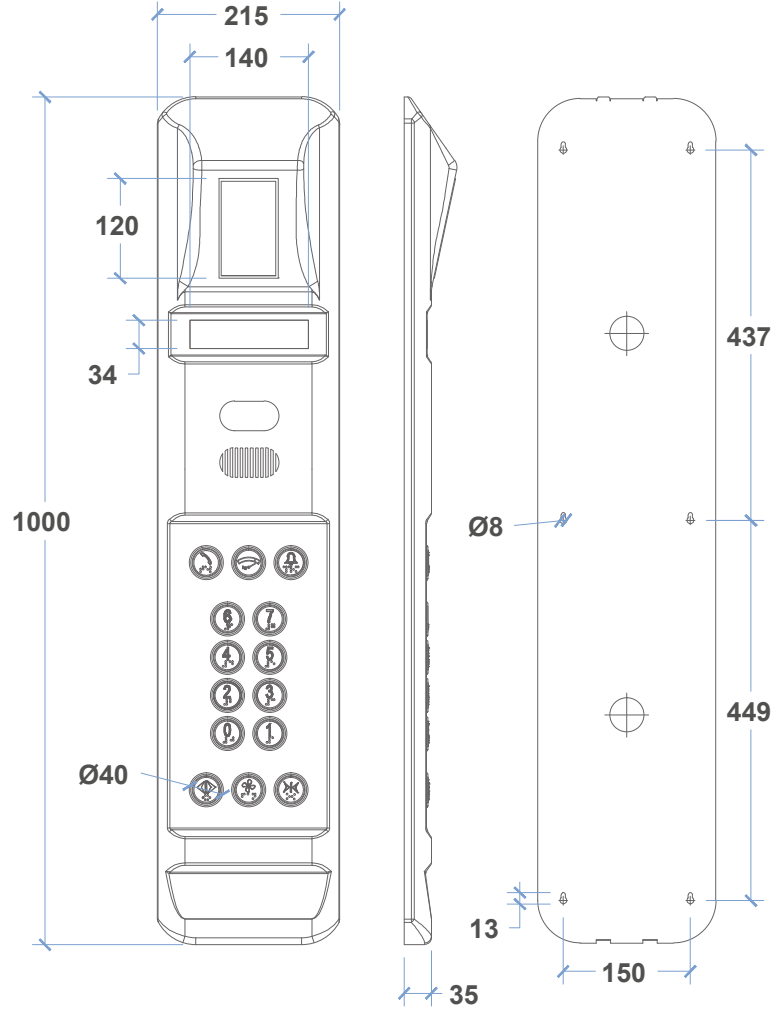

Aydınlatma Illumination : **LED**

LED Rengi Color Of LED : **Kırmızı, Mavi Red, Blue**

Mavi, Kırmızı Blue, Red

Ölçüler Dimensions : **25 X 18 X 1.7 cm**

Montaj Şekli Type of Mounting : **Sıva Üstü Surface Mounted**

EKRAN SEÇENEKLERİ DISPLAY OPTIONS

DOT-MATRIX

TEKNİK ÖZELLİKLER TECHNICAL FEATURES

- Ön Panel Front Panel : **Satine Paslanmaz** Stainless Steel
- Sinyalizasyon Signalization : **24V**
- Aydınlatma Illumination : **LED**
- LED Rengi Color Of LED : **Kırmızı, Mavi** Red, Blue
- Ölçüler Dimensions : **16.5 X 7 X 2.3 cm**
- Montaj Şekli Type of Mounting : **Sıva Üstü** Surface Mounted

3000

3000 / 3000 MODEL

EKRAN SEÇENEKLERİ DISPLAY OPTIONS

7 SEGMENT

DOT-MATRIX

LCD

TEKNİK ÖZELLİKLER TECHNICAL FEATURES

- Ön Panel Front Panel : **Satine Paslanmaz** Stainless Steel
Sinyalizasyon Signalization : **24V**
Aydınlatma Illumination : **LED**
LED Rengi Color Of LED : **Kırmızı, Mavi** Red, Blue
Ölçüler Dimensions : **200 X 35 X 4.2** cm
Seçenekler Opt. Features : **Aşağı Yukarı Kayan Oklar**
Up-Down Sliding Arrows
: **7/8" Mp3 Video Player**
: **Buzzer'lı Butonlar**
Illuminated Buttons With Buzzer
Montaj Şekli Type of Mounting : **Sıvaüstü** Surface Mounted

EKRAN SEÇENEKLERİ DISPLAY OPTIONS

7 SEGMENT

DOT-MATRIX

LCD

TEKNİK ÖZELLİKLER TECHNICAL FEATURES

- Ön Panel Front Panel : **Satine Paslanmaz** Stainless Steel
- Sinyalizasyon Signalization : **24V**
- Aydınlatma Illumination : **LED**
- LED Rengi Color Of LED : **Kırmızı, Mavi** Red, Blue
- Ölçüler Dimensions : **100 X 21.5 X 3.5 cm**
- Montaj Şekli Type of Mounting : **Sıva Üstü** Surface Mounted