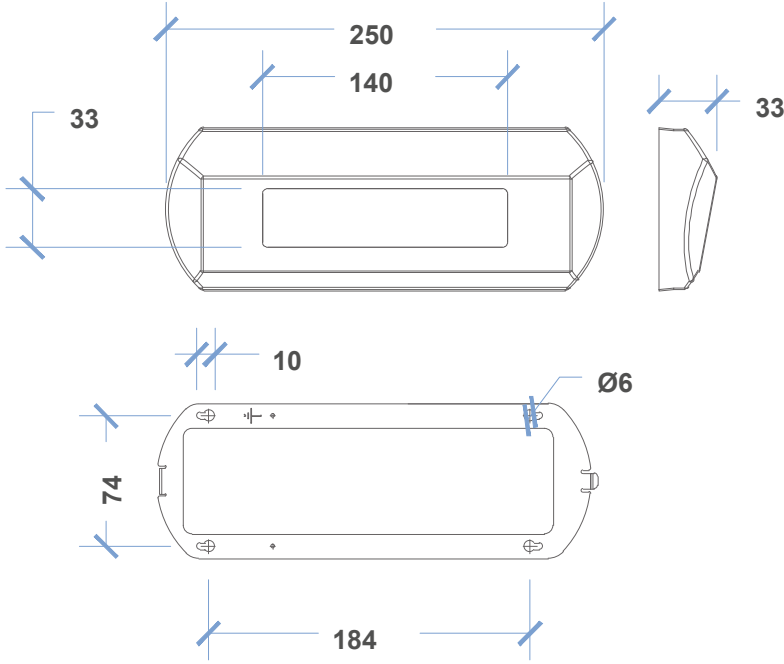

3631

36 SERISI / 36 SERIES

EKRAN SEÇENEKLERİ DISPLAY OPTIONS

7 SEGMENT

LCD

TEKNİK ÖZELLİKLER TECHNICAL FEATURES

1. Ön Panel Front Panel : **Satine Paslanmaz** Stainless Steel
   Sinyalizasyon Signalization : **24V**
   Aydınlatma Illumination : **LED**
   Ölçüler Dimensions : **25 X 9 X 3.3 cm**
   Montaj Şekli Type of Mounting : **Sıva Üstü** Surface Mounted